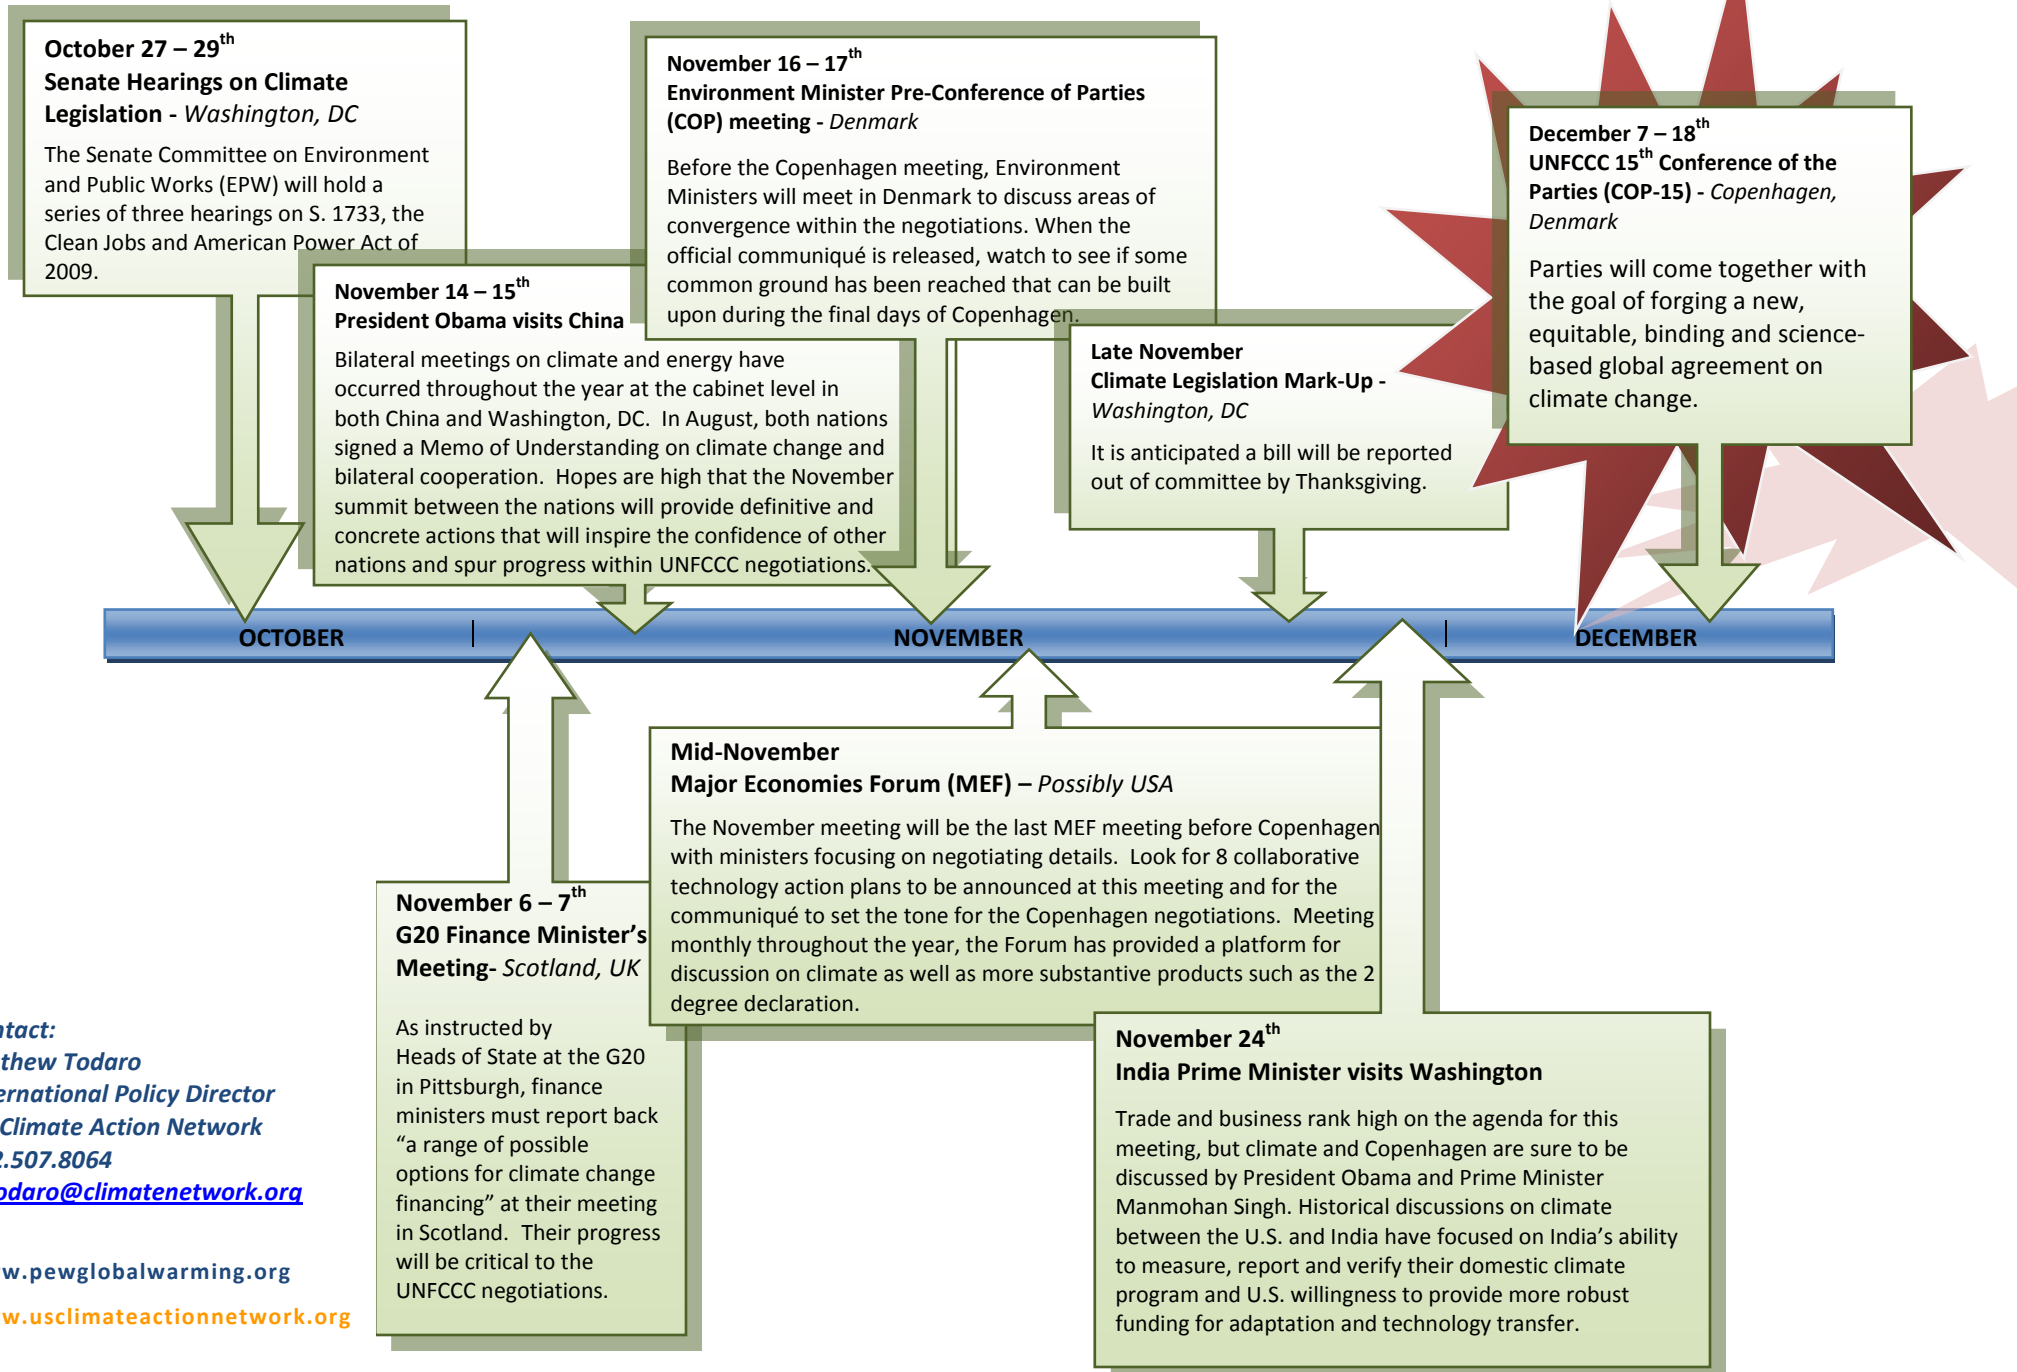

Critical Stops on the Road to Copenhagen

Opportunities for Progress from October through December

Contact:
Mathew Todaro
International Policy Director
US Climate Action Network
202.507.8064
mtodaro@climatenetwork.org